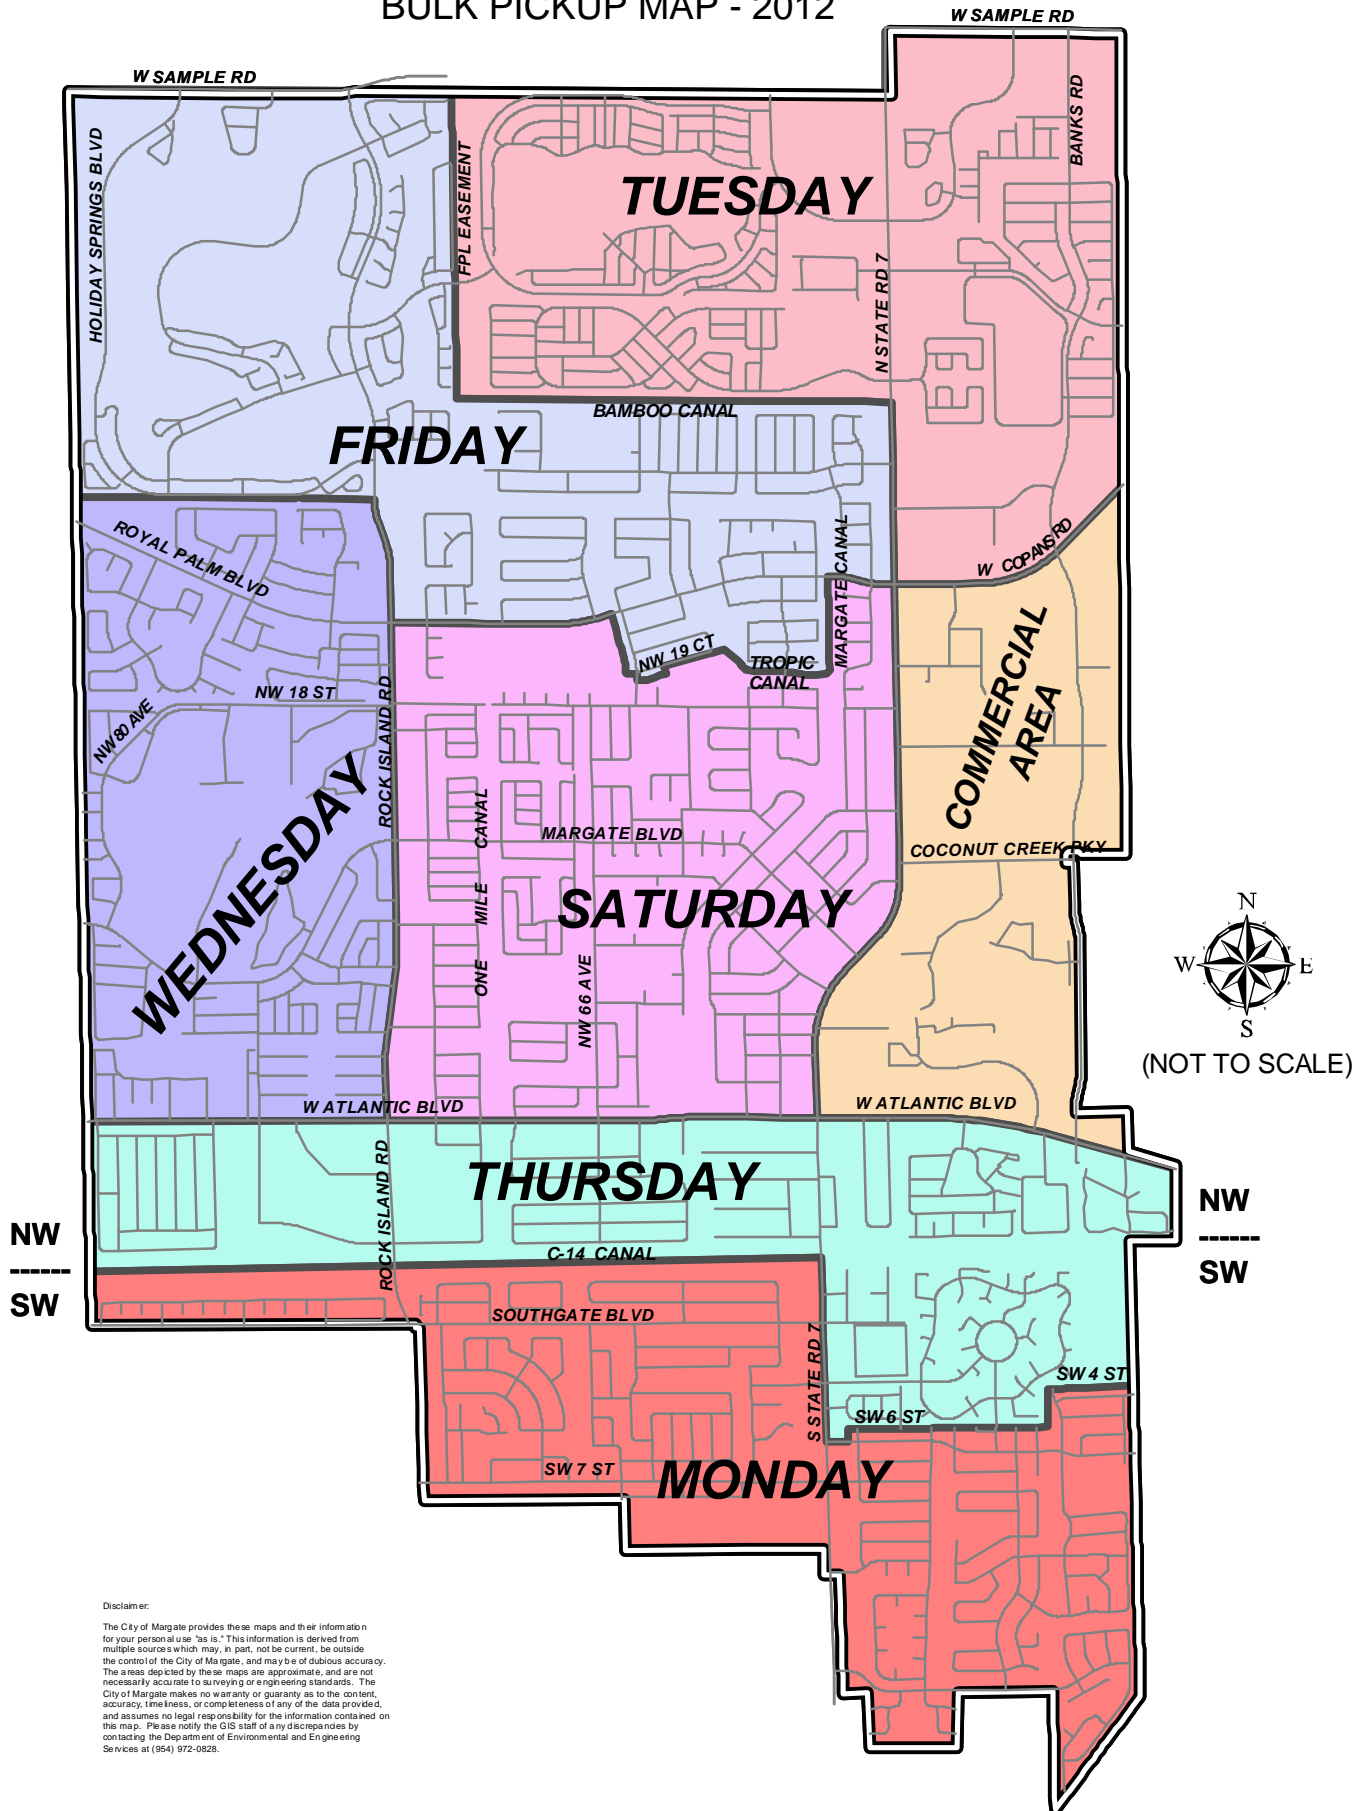

CITY OF MARGATE, FL: BULK PICKUP MAP - 2012